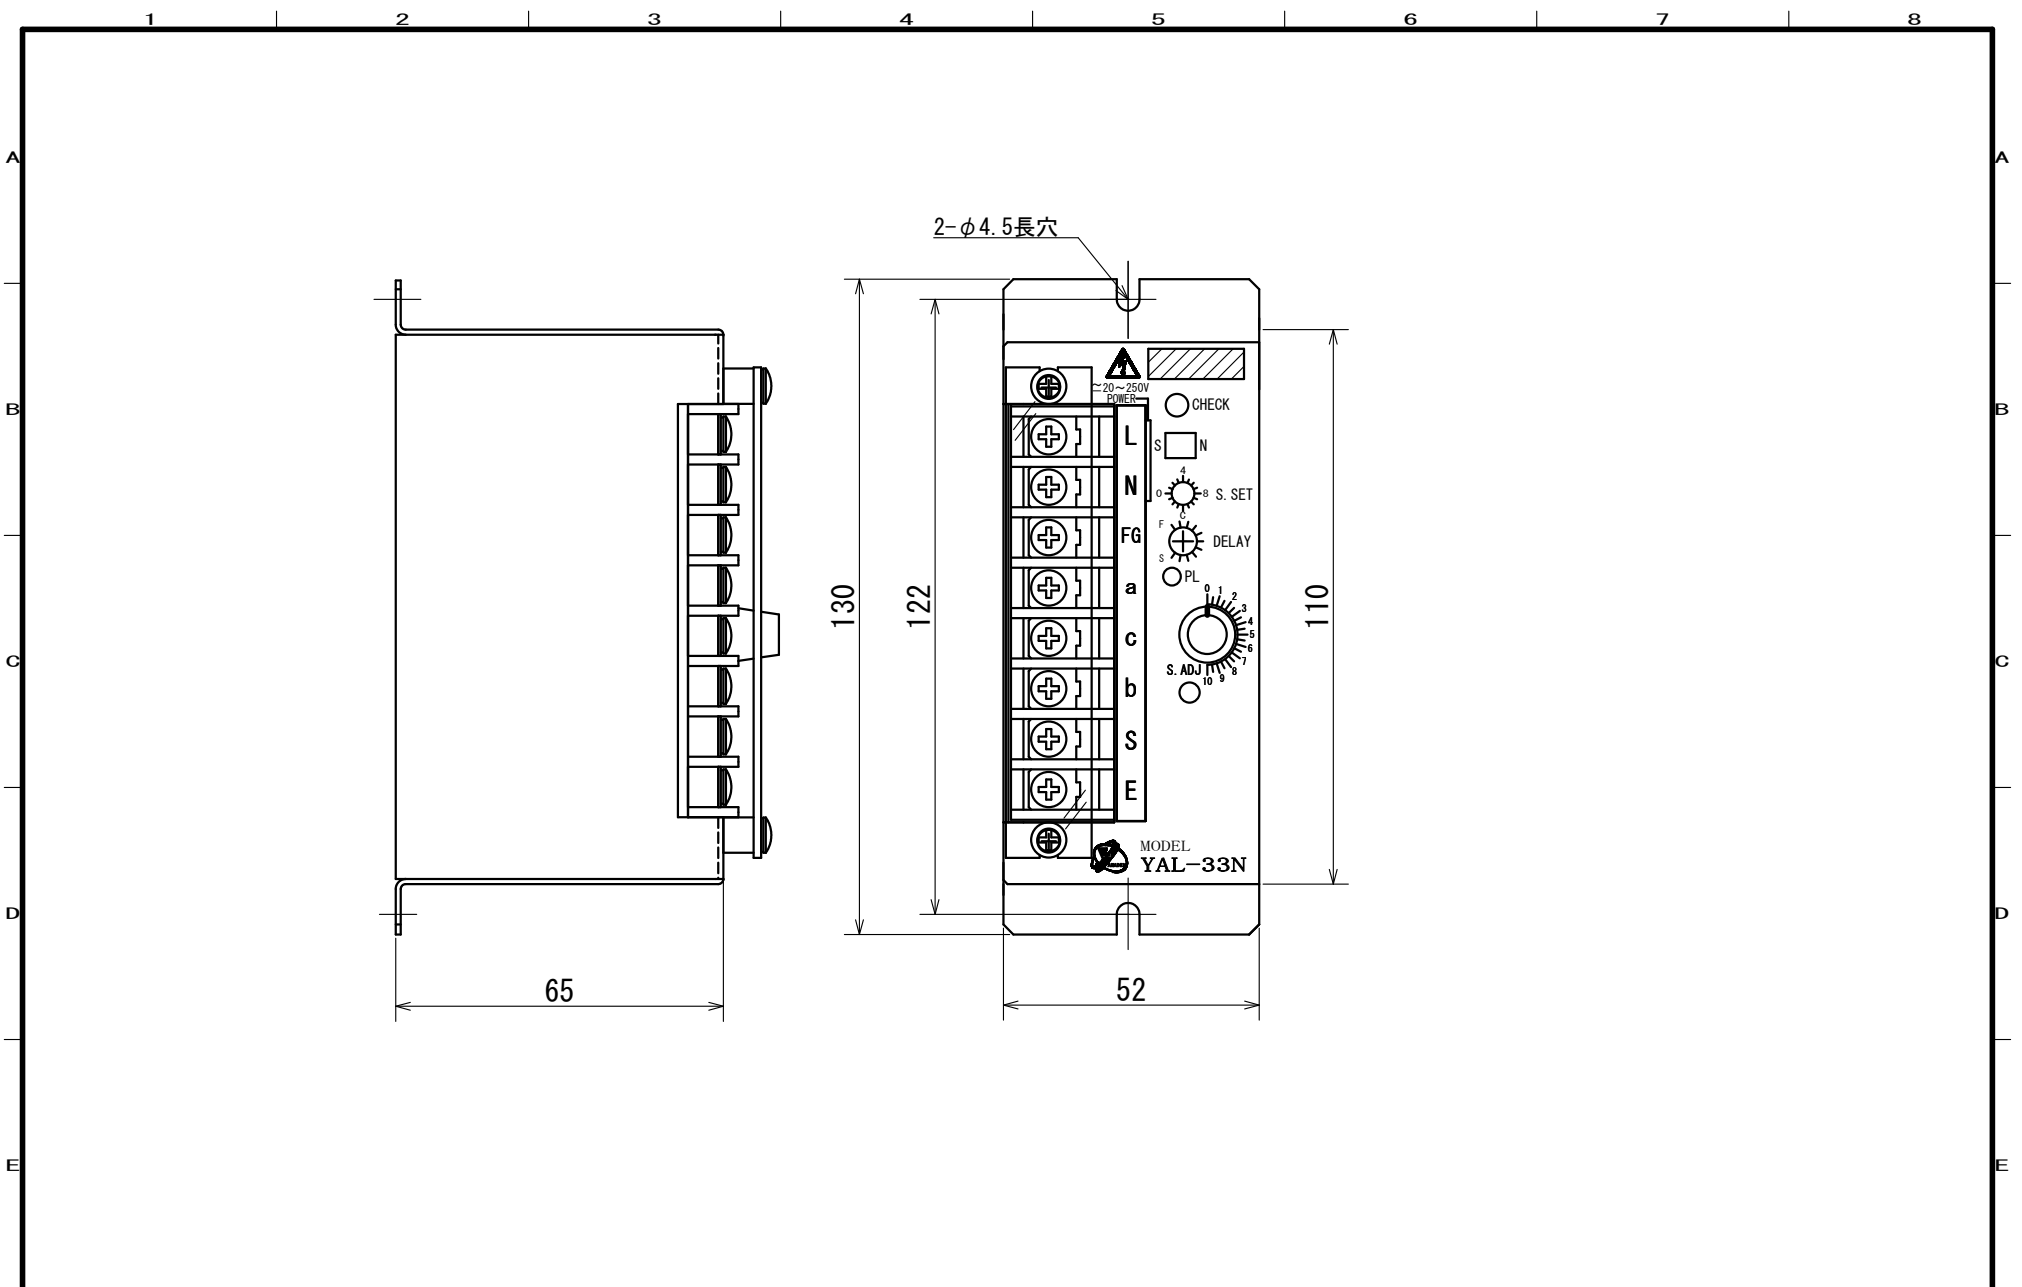

				SCALE	APPROVED	静電容量式レベルスイッチ	DATE	DWG. No.
					CHECKED	YAL-G1 (センサ部)		
				3RD ANGLE SCALE DRAWING	DRAWN	外形図		
MARK	REVISION	DATE	SIGN					

山本電機工業株式会社
YAMAMOTO ELECTRIC INDUSTRIAL CO., LTD.

				SCALE	APPROVED	DATE	DWG. No.
					CHECKED		
				3RD ANGLE SCALE DRAWING	DRAWN		
MARK	REVISION	DATE	SIGN				